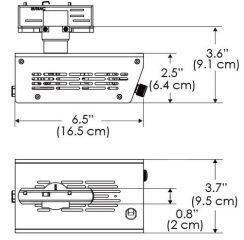

PS US EU

PSX US EU 277

Mounting Bracket Dimensions ALL-CLP

*All -CLP configuration models come with standard DC cables of 6" and AC cables of 10'.

W500S-MPT

PSX US

PSX EU

MECHANICAL FIGURES

W500S-TEX Legacy Product

PS US EU

PSX US EU

W500S-TG Legacy Product

PHOTOMETRIC DATA

AMZ

Distance		5' (~1.5 m)	8' (~2.4 m)	12' (~3.7 m)
@4000K	fc	2183	672	311
	lux	23498	7238	3348
@6500K	fc	2186	673	312
	lux	23534	7249	3353
Beam Diameter		Ø 1.6' (0.5m)	Ø 2.5' (0.8m)	Ø 3.8' (1.2m)

Beam Angle : 15°

TB

Distance		5' (~1.5 m)	8' (~2.4 m)	12' (~3.7 m)
@10000K	fc	1085	474	217
	lux	11671	5094	2333
@20000K	fc	625	275	128
	lux	6727	2957	1376
Beam Diameter		Ø 1.6' (0.5m)	Ø 2.5' (0.8m)	Ø 3.8' (1.2m)