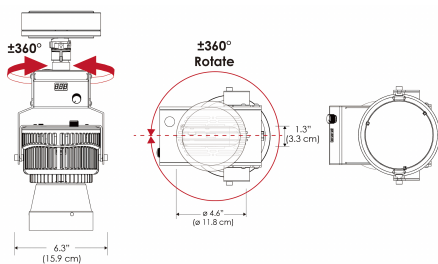

Power Supply & Control

PS Power Supply - Manual Control

PSX Power Supply w/ DMX
(compatible with TOX/CLP/MPT mount)

Plug/Connection

US US 120V
EU EU 220V
277 US 277V (only with CLP+PSX)

SPECIFICATIONS

Beam Angle	15°
Spectrum Type	AMZ : Plant Flourish & Growth
	TB : Coral Health & Growth
Control	Intensity (0% - 100%), CCT
LED Source	DiCon Dense Matrix LED
AC Power Draw	175W max
AC Input Voltage	100 - 240V AC, 60Hz
	100 - 277V AC (only CLP)
Cooling	Fan Cooled
Operating Temperature	32 - 104°F (0 - 40°C)
Fixture Weight	2.0lb (0.9kg)
Power Supply Weight	1.6lb (0.7kg)

PS US EU

PSX US EU 277

Mounting Bracket Dimensions ALL-CLP

*All -CLP configuration models come with standard DC cables of 6" and AC cables of 10'.

W500S-MPT

PSX US

PSX EU

MECHANICAL FIGURES

W500S-TEX Legacy Product

PS US EU

PSX US EU

W500S-TG Legacy Product

PHOTOMETRIC DATA

AMZ

Distance		5' (~1.5 m)	8' (~2.4 m)	12' (~3.7 m)
@4000K	fc	2183	672	311
	lux	23498	7238	3348
@6500K	fc	2186	673	312
	lux	23534	7249	3353
Beam Diameter		Ø 1.6' (0.5m)	Ø 2.5' (0.8m)	Ø 3.8' (1.2m)

Beam Angle : 15°

TB

Distance		5' (~1.5 m)	8' (~2.4 m)	12' (~3.7 m)
@10000K	fc	1085	474	217
	lux	11671	5094	2333
@20000K	fc	625	275	128
	lux	6727	2957	1376
Beam Diameter		Ø 1.6' (0.5m)	Ø 2.5' (0.8m)	Ø 3.8' (1.2m)