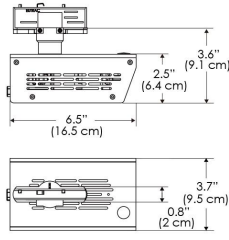

PS US EU

PSX US EU 277

Mounting Bracket Dimensions ALL-CLP

*All -CLP configuration models come with standard DC cables of 6" and AC cables of 10'.

W500S-MPT

PSX US

PSX EU

MECHANICAL FIGURES

W500S-TEX Legacy Product

PS US EU

PSX US EU

W500S-TG Legacy Product

PHOTOMETRIC DATA

AMZ

Distance		5' (~1.5 m)	8' (~2.4 m)	12' (~3.7 m)
@4000K	fc	2183	672	311
	lux	23498	7238	3348
@6500K	fc	2186	673	312
	lux	23534	7249	3353
Beam Diameter		Ø 1.6' (0.5m)	Ø 2.5' (0.8m)	Ø 3.8' (1.2m)

Beam Angle : 15°

TB

Distance		5' (~1.5 m)	8' (~2.4 m)	12' (~3.7 m)
@10000K	fc	1085	474	217
	lux	11671	5094	2333
@20000K	fc	625	275	128
	lux	6727	2957	1376
Beam Diameter		Ø 1.6' (0.5m)	Ø 2.5' (0.8m)	Ø 3.8' (1.2m)