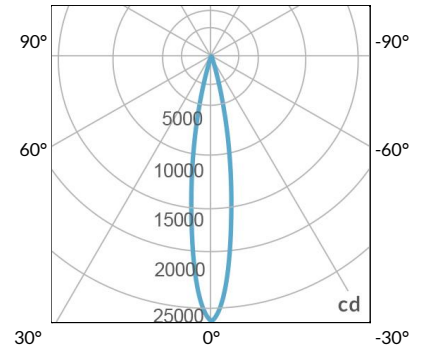

W500S-TEX Legacy Product

PS US EU

PSX US EU

W500S-TG Legacy Product

PHOTOMETRIC DATA

AMZ

Distance		5' (~1.5 m)	8' (~2.4 m)	12' (~3.7 m)
@4000K	fc	2183	672	311
	lux	23498	7238	3348
@6500K	fc	2186	673	312
	lux	23534	7249	3353
Beam Diameter		Ø 1.6' (0.5m)	Ø 2.5' (0.8m)	Ø 3.8' (1.2m)

Beam Angle : 15°

TB

Distance		5' (~1.5 m)	8' (~2.4 m)	12' (~3.7 m)
@10000K	fc	1085	474	217
	lux	11671	5094	2333
@20000K	fc	625	275	128
	lux	6727	2957	1376
Beam Diameter		Ø 1.6' (0.5m)	Ø 2.5' (0.8m)	Ø 3.8' (1.2m)

Beam Angle : 15°

DMX FOOTPRINT

Amazon Sun		
Channel	1	Intensity
	2	CCT (4000-6500k)

Tuna Blue		
Channel	1	Intensity
	2	CCT (10000-20000k)
	3	Violet
	4	Red
	5	Green