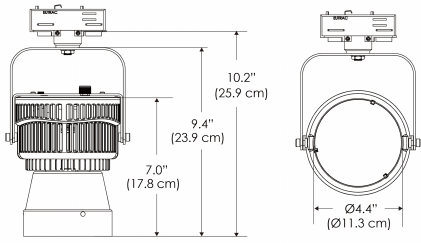

PS US EU

PSX US EU 277

Mounting Bracket Dimensions ALL-CLP

*All -CLP configuration models come with standard DC cables of 6" and AC cables of 10'.

W500S-MPT

PSX US

PSX EU

MECHANICAL FIGURES

W500S-TEX Legacy Product

PS US EU

PSX US EU

W500S-TG Legacy Product

PHOTOMETRIC DATA

AMZ

Distance		5' (~1.5 m)	8' (~2.4 m)	12' (~3.7 m)
@4000K	fc	2183	672	311
	lux	23498	7238	3348
@6500K	fc	2186	673	312
	lux	23534	7249	3353
Beam Diameter		Ø 1.6' (0.5m)	Ø 2.5' (0.8m)	Ø 3.8' (1.2m)

Beam Angle : 15°

TB

Distance		5' (~1.5 m)	8' (~2.4 m)	12' (~3.7 m)
@10000K	fc	1085	474	217
	lux	11671	5094	2333
@20000K	fc	625	275	128
	lux	6727	2957	1376
Beam Diameter		Ø 1.6' (0.5m)	Ø 2.5' (0.8m)	Ø 3.8' (1.2m)