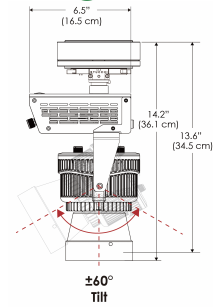

PS US EU

PSX US EU 277

Mounting Bracket Dimensions ALL-CLP

*All -CLP configuration models come with standard DC cables of 6" and AC cables of 10'.

W500S-MPT

PSX US

PSX EU

MECHANICAL FIGURES

W500S-TEX Legacy Product

PS US EU

PSX US EU

W500S-TG Legacy Product

PHOTOMETRIC DATA

AMZ

Distance		5' (~1.5 m)	8' (~2.4 m)	12' (~3.7 m)
@4000K	fc	2183	672	311
	lux	23498	7238	3348
@6500K	fc	2186	673	312
	lux	23534	7249	3353
Beam Diameter		Ø 1.6' (0.5m)	Ø 2.5' (0.8m)	Ø 3.8' (1.2m)

Beam Angle : 15°

TB

Distance		5' (~1.5 m)	8' (~2.4 m)	12' (~3.7 m)
@10000K	fc	1085	474	217
	lux	11671	5094	2333
@20000K	fc	625	275	128
	lux	6727	2957	1376
Beam Diameter		Ø 1.6' (0.5m)	Ø 2.5' (0.8m)	Ø 3.8' (1.2m)