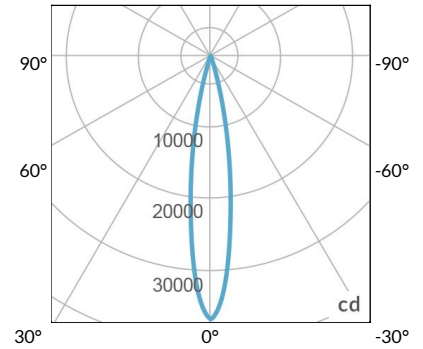

W500S-TEX Legacy Product

PS US EU

PSX US EU

W500S-TG Legacy Product

PHOTOMETRIC DATA

AMZ

Distance		5' (~1.5 m)	8' (~2.4 m)	12' (~3.7 m)
@4000K	fc	2183	672	311
	lux	23498	7238	3348
@6500K	fc	2186	673	312
	lux	23534	7249	3353
Beam Diameter		Ø 1.6' (0.5m)	Ø 2.5' (0.8m)	Ø 3.8' (1.2m)

Beam Angle : 15°

TB

Distance		5' (~1.5 m)	8' (~2.4 m)	12' (~3.7 m)
@10000K	fc	1085	474	217
	lux	11671	5094	2333
@20000K	fc	625	275	128
	lux	6727	2957	1376
Beam Diameter		Ø 1.6' (0.5m)	Ø 2.5' (0.8m)	Ø 3.8' (1.2m)