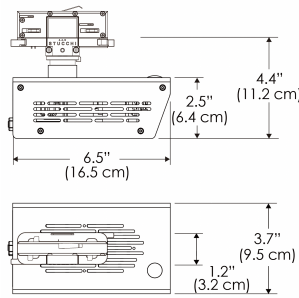

MECHANICAL FIGURES

PS EU

Mounting Bracket Dimensions ALL-CLP

*All -CLP configuration models come with standard DC cables of 6" and AC cables of 10'.