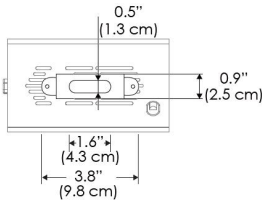

Power Supply & Control

PS Power Supply - Manual Control

PSX Power Supply w/ DMX
(compatible with TOX/CLP/MPT mount)

Plug/Connection

US US 120V
EU EU 220V
277 US 277V (only with CLP+PSX)

SPECIFICATIONS

Beam Angle	15°
Spectrum Type	AMZ : Plant Flourish & Growth
	TB : Coral Health & Growth
Control	Intensity (0% - 100%), CCT
LED Source	DiCon Dense Matrix LED
AC Power Draw	175W max
AC Input Voltage	100 - 240V AC, 60Hz
	100 - 277V AC (only CLP)
Cooling	Fan Cooled
Operating Temperature	32 - 104°F (0 - 40°C)
Fixture Weight	2.0lb (0.9kg)
Power Supply Weight	1.6lb (0.7kg)

PS US EU

PSX US EU 277

Mounting Bracket Dimensions ALL-CLP

*All -CLP configuration models come with standard DC cables of 6" and AC cables of 10'.

W500S-MPT

PSX US

PSX EU

MECHANICAL FIGURES

W500S-TEX Legacy Product

PS US EU

PSX US EU

W500S-TG Legacy Product

PHOTOMETRIC DATA

AMZ

Distance		5' (~1.5 m)	8' (~2.4 m)	12' (~3.7 m)
@4000K	fc	2183	672	311
	lux	23498	7238	3348
@6500K	fc	2186	673	312
	lux	23534	7249	3353
Beam Diameter		Ø 1.6' (0.5m)	Ø 2.5' (0.8m)	Ø 3.8' (1.2m)

Beam Angle : 15°

TB

Distance		5' (~1.5 m)	8' (~2.4 m)	12' (~3.7 m)
@10000K	fc	1085	474	217
	lux	11671	5094	2333
@20000K	fc	625	275	128
	lux	6727	2957	1376
Beam Diameter		Ø 1.6' (0.5m)	Ø 2.5' (0.8m)	Ø 3.8' (1.2m)