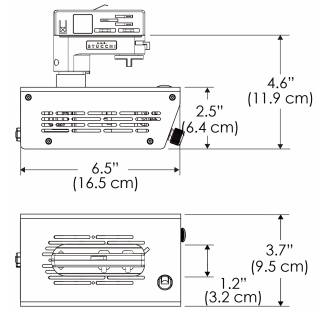

MECHANICAL FIGURES

PSX US

Mounting Bracket Dimensions ALL-CLP

*All -CLP configuration models come with standard DC cables of 6" and AC cables of 10'.