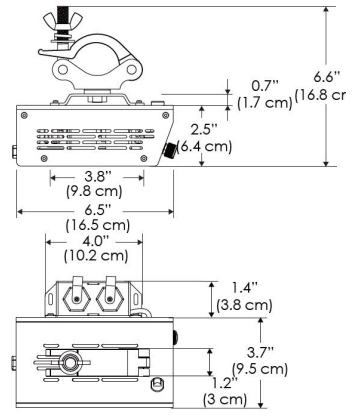

Power Supply & Control

PS Power Supply - Manual Control

PSX Power Supply w/ DMX
(compatible with TOX/CLP/MPT mount)

Plug/Connection

US US 120V
EU EU 220V
277 US 277V (only with CLP+PSX)

SPECIFICATIONS

Beam Angle	15°
Spectrum Type	AMZ : Plant Flourish & Growth
	TB : Coral Health & Growth
Control	Intensity (0% - 100%), CCT
LED Source	DiCon Dense Matrix LED
AC Power Draw	175W max
AC Input Voltage	100 - 240V AC, 60Hz
	100 - 277V AC (only CLP)
Cooling	Fan Cooled
Operating Temperature	32 - 104°F (0 - 40°C)
Fixture Weight	2.0lb (0.9kg)
Power Supply Weight	1.6lb (0.7kg)

PS US EU

PSX US EU 277

Mounting Bracket Dimensions ALL-CLP

*All -CLP configuration models come with standard DC cables of 6" and AC cables of 10'.

W500S-MPT

PSX US

PSX EU

MECHANICAL FIGURES

W500S-TEX Legacy Product

PS US EU

PSX US EU

W500S-TG Legacy Product

PHOTOMETRIC DATA

AMZ

Distance		5' (~1.5 m)	8' (~2.4 m)	12' (~3.7 m)
@4000K	fc	2183	672	311
	lux	23498	7238	3348
@6500K	fc	2186	673	312
	lux	23534	7249	3353
Beam Diameter		Ø 1.6' (0.5m)	Ø 2.5' (0.8m)	Ø 3.8' (1.2m)

Beam Angle : 15°

TB

Distance		5' (~1.5 m)	8' (~2.4 m)	12' (~3.7 m)
@10000K	fc	1085	474	217
	lux	11671	5094	2333
@20000K	fc	625	275	128
	lux	6727	2957	1376
Beam Diameter		Ø 1.6' (0.5m)	Ø 2.5' (0.8m)	Ø 3.8' (1.2m)