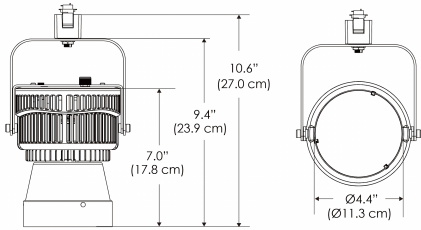

PS US EU

PSX US EU 277

Mounting Bracket Dimensions ALL-CLP

*All -CLP configuration models come with standard DC cables of 6" and AC cables of 10'.

W500S-MPT

PSX US

PSX EU

MECHANICAL FIGURES

W500S-TEX Legacy Product

PS US EU

PSX US EU

W500S-TG Legacy Product

PHOTOMETRIC DATA

AMZ

Distance		5' (~1.5 m)	8' (~2.4 m)	12' (~3.7 m)
@4000K	fc	2183	672	311
	lux	23498	7238	3348
@6500K	fc	2186	673	312
	lux	23534	7249	3353
Beam Diameter		Ø 1.6' (0.5m)	Ø 2.5' (0.8m)	Ø 3.8' (1.2m)

Beam Angle : 15°

TB

Distance		5' (~1.5 m)	8' (~2.4 m)	12' (~3.7 m)
@10000K	fc	1085	474	217
	lux	11671	5094	2333
@20000K	fc	625	275	128
	lux	6727	2957	1376
Beam Diameter		Ø 1.6' (0.5m)	Ø 2.5' (0.8m)	Ø 3.8' (1.2m)