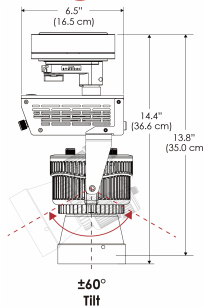

PS US EU

PSX US EU 277

Mounting Bracket Dimensions ALL-CLP

*All -CLP configuration models come with standard DC cables of 6" and AC cables of 10'.

W500S-MPT

PSX US

PSX EU

MECHANICAL FIGURES

W500S-TEX Legacy Product

PS US EU

PSX US EU

W500S-TG Legacy Product

PHOTOMETRIC DATA

AMZ

Distance		5' (~1.5 m)	8' (~2.4 m)	12' (~3.7 m)
@4000K	fc	2183	672	311
	lux	23498	7238	3348
@6500K	fc	2186	673	312
	lux	23534	7249	3353
Beam Diameter		Ø 1.6' (0.5m)	Ø 2.5' (0.8m)	Ø 3.8' (1.2m)

Beam Angle : 15°

TB

Distance		5' (~1.5 m)	8' (~2.4 m)	12' (~3.7 m)
@10000K	fc	1085	474	217
	lux	11671	5094	2333
@20000K	fc	625	275	128
	lux	6727	2957	1376
Beam Diameter		Ø 1.6' (0.5m)	Ø 2.5' (0.8m)	Ø 3.8' (1.2m)