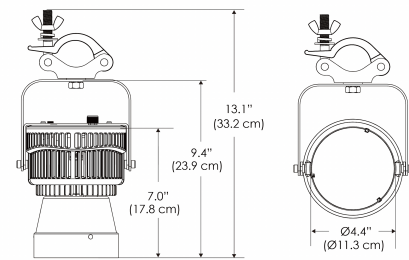

Power Supply & Control

PS Power Supply - Manual Control

PSX Power Supply w/ DMX
(compatible with TOX/CLP/MPT mount)

Plug/Connection

US US 120V
EU EU 220V
277 US 277V (only with CLP+PSX)

SPECIFICATIONS

Beam Angle	15°
Spectrum Type	AMZ : Plant Flourish & Growth
	TB : Coral Health & Growth
Control	Intensity (0% - 100%), CCT
LED Source	DiCon Dense Matrix LED
AC Power Draw	175W max
AC Input Voltage	100 - 240V AC, 60Hz
	100 - 277V AC (only CLP)
Cooling	Fan Cooled
Operating Temperature	32 - 104°F (0 - 40°C)
Fixture Weight	2.0lb (0.9kg)
Power Supply Weight	1.6lb (0.7kg)

PS US EU

PSX US EU 277

Mounting Bracket Dimensions ALL-CLP

*All -CLP configuration models come with standard DC cables of 6" and AC cables of 10'.

W500S-MPT

PSX US

PSX EU

MECHANICAL FIGURES

W500S-TEX Legacy Product

PS US EU

PSX US EU

W500S-TG Legacy Product

PHOTOMETRIC DATA

AMZ

Distance		5' (~1.5 m)	8' (~2.4 m)	12' (~3.7 m)
@4000K	fc	2183	672	311
	lux	23498	7238	3348
@6500K	fc	2186	673	312
	lux	23534	7249	3353
Beam Diameter		Ø 1.6' (0.5m)	Ø 2.5' (0.8m)	Ø 3.8' (1.2m)

Beam Angle : 15°

TB

Distance		5' (~1.5 m)	8' (~2.4 m)	12' (~3.7 m)
@10000K	fc	1085	474	217
	lux	11671	5094	2333
@20000K	fc	625	275	128
	lux	6727	2957	1376
Beam Diameter		Ø 1.6' (0.5m)	Ø 2.5' (0.8m)	Ø 3.8' (1.2m)