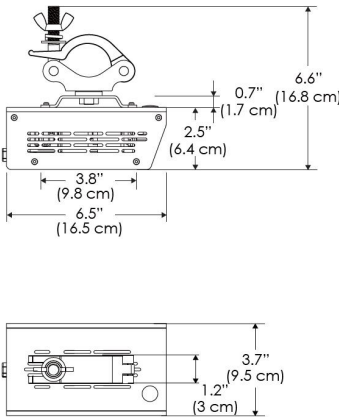

Power Supply & Control

PS Power Supply - Manual Control

PSX Power Supply w/ DMX
(compatible with TOX/CLP/MPT mount)

Plug/Connection

US US 120V
EU EU 220V
277 US 277V (only with CLP+PSX)

SPECIFICATIONS

Beam Angle	15°
Spectrum Type	AMZ : Plant Flourish & Growth
	TB : Coral Health & Growth
Control	Intensity (0% - 100%), CCT
LED Source	DiCon Dense Matrix LED
AC Power Draw	175W max
AC Input Voltage	100 - 240V AC, 60Hz
	100 - 277V AC (only CLP)
Cooling	Fan Cooled
Operating Temperature	32 - 104°F (0 - 40°C)
Fixture Weight	2.0lb (0.9kg)
Power Supply Weight	1.6lb (0.7kg)

PS US EU

PSX US EU 277

Mounting Bracket Dimensions ALL-CLP

*All -CLP configuration models come with standard DC cables of 6" and AC cables of 10'.

W500S-MPT

PSX US

PSX EU

MECHANICAL FIGURES

W500S-TEX Legacy Product

PS US EU

PSX US EU

W500S-TG Legacy Product

PHOTOMETRIC DATA

AMZ

Distance		5' (~1.5 m)	8' (~2.4 m)	12' (~3.7 m)
@4000K	fc	2183	672	311
	lux	23498	7238	3348
@6500K	fc	2186	673	312
	lux	23534	7249	3353
Beam Diameter		Ø 1.6' (0.5m)	Ø 2.5' (0.8m)	Ø 3.8' (1.2m)

Beam Angle : 15°

TB

Distance		5' (~1.5 m)	8' (~2.4 m)	12' (~3.7 m)
@10000K	fc	1085	474	217
	lux	11671	5094	2333
@20000K	fc	625	275	128
	lux	6727	2957	1376
Beam Diameter		Ø 1.6' (0.5m)	Ø 2.5' (0.8m)	Ø 3.8' (1.2m)