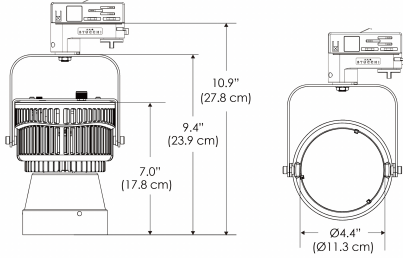

MECHANICAL FIGURES

W500S-TOX/TON