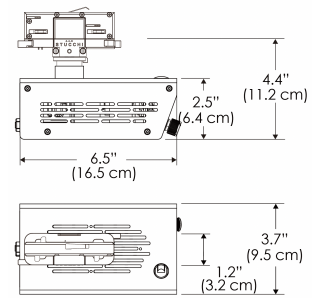

MECHANICAL FIGURES

PSX EU

Mounting Bracket Dimensions ALL-CLP

*All -CLP configuration models come with standard DC cables of 6" and AC cables of 10'.