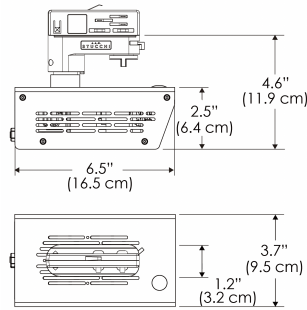

MECHANICAL FIGURES

PS US

Mounting Bracket Dimensions ALL-CLP

*All -CLP configuration models come with standard DC cables of 6" and AC cables of 10'.