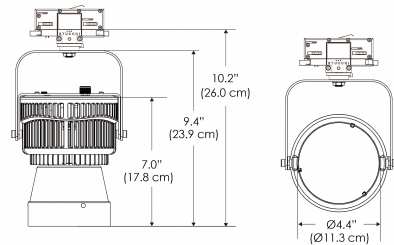

W500S-TOX/TON