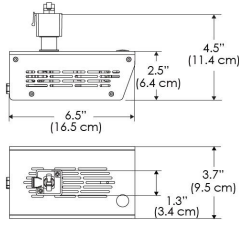

PS US EU

PSX US EU 277

Mounting Bracket Dimensions ALL-CLP

*All -CLP configuration models come with standard DC cables of 6" and AC cables of 10'.

W500S-MPT

PSX US

PSX EU

MECHANICAL FIGURES

W500S-TEX Legacy Product

PS US EU

PSX US EU

W500S-TG Legacy Product

PHOTOMETRIC DATA

AMZ

Distance		5' (~1.5 m)	8' (~2.4 m)	12' (~3.7 m)
@4000K	fc	2183	672	311
	lux	23498	7238	3348
@6500K	fc	2186	673	312
	lux	23534	7249	3353
Beam Diameter		Ø 1.6' (0.5m)	Ø 2.5' (0.8m)	Ø 3.8' (1.2m)

Beam Angle : 15°

TB

Distance		5' (~1.5 m)	8' (~2.4 m)	12' (~3.7 m)
@10000K	fc	1085	474	217
	lux	11671	5094	2333
@20000K	fc	625	275	128
	lux	6727	2957	1376
Beam Diameter		Ø 1.6' (0.5m)	Ø 2.5' (0.8m)	Ø 3.8' (1.2m)